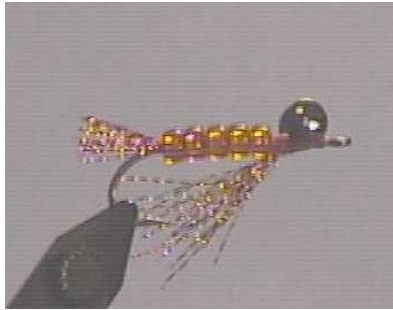

MARIGOLD SHAD Bead Body Fly

- HOOK:** Mustad 34011 stainless steel, #6-8 or Alec Jackson Spey, size 7, gold
- THREAD:** Orange
- TAIL:** Pearl Krystal Flash, or Orange Krystal Flash
- BODY:** Orange beads, 4-5
- BEARD:** Pearl Krystal Flash or Orange Krystal Flash
- EYES:** Lead dumb bell eyes, or small silver chain bead