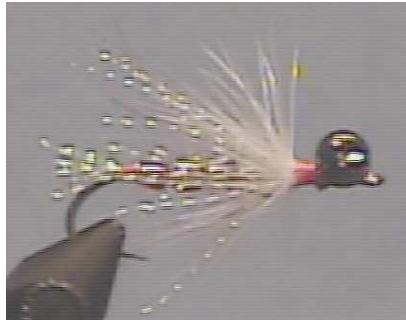

POUND PUPPY RED Bead Body Fly

- HOOK:** Mustad 34011 stainless steel, #6-8
- THREAD:** Fluorescent red flat waxed
- TAIL:** Pearl Flashabou & Pear Krystal Flash
- BODY:** Diamond beads 4-5
- WING:** Pearl Flashabou
- HACKLE:** White
- EYES:** Lead eyes with red-on-white painted pupils, or plain dumb bell eyes